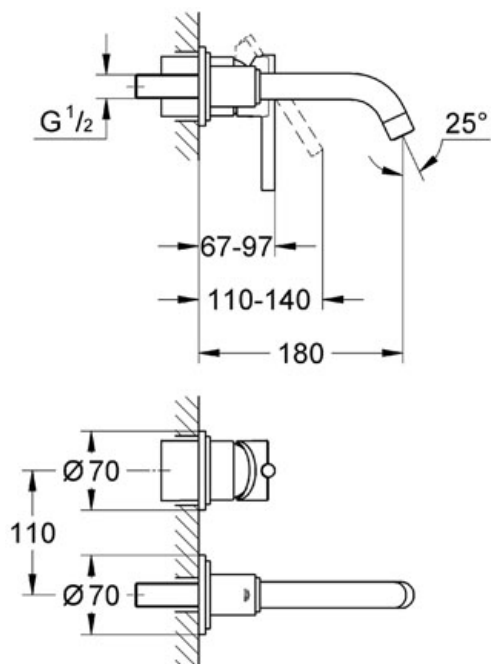

ENJOY WATER®

Atrio

Atrio 2-hole basin mixer

wall mounted
set for final installation for
33 769
projection 180 mm
without concealed body

Colour chrome
Ref. no. 19287 000

Nr.	Description	Ref. no.	Amount
1	Lever	46560 000	1
2	Shield for cross handle	09038 000	1
3	Flow restrictor 6 l/min	06574 000	1
	Special accessories:		
4	Temperature limiter	46375 000	1
5	Extension set 25 mm	46191 000	1

Rainshower

Rainshower Shower system with diverter for wall mounting

consisting of:
head shower Rainshower modern (28 368)
ball joint with turning angle 20°
hand shower Sena (28 034),
adjustable in height with gliding element (12 140)
connection to water supply via 1/2"
-thread metal shower hose to the shower valve or wall union
suitable for instantaneous heaters from 18 kW/h
minimum flow rate 7 l/min.
recommended pressure 1.0 - 5.0 bar
Available: May 2007

Colour chrome
Ref. no. 27058 000

not possible to assign

Single-lever mixer 1/2", concealed body

for 2 hole basin mixer
wall installation
without finishing trim set
GROHE SilkMove 46 mm ceramic cartridge
adjustable flow rate limiter
Min. recommended pressure 1.0 bar
Balanced hot and cold supplies

Colour
Ref. no. 33769 000

Nr.	Description	Ref. no.	Amount
1	Cartridge	46048 000	1

Essence

Essence Single-lever shower mixer 1/2"

wall mounted
 GROHE SilkMove 46 mm ceramic cartridge
 adjustable flow rate limiter
 shower bottom outlet 1/2"
 integrated non-return valve
 S-unions
 covered lever fixing
 Min. recommended pressure 1.0 bar
 Balanced hot and cold supplies