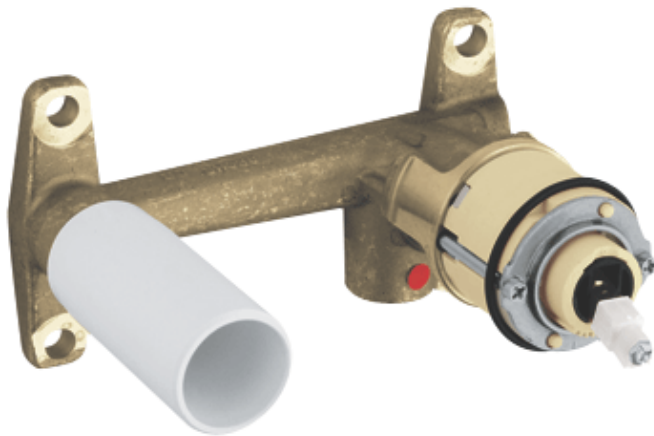

ENJOY WATER®

Atrio

Atrio 2-hole basin mixer

wall mounted
set for final installation for
33 769
projection 180 mm
without concealed body

Colour chrome
Ref. no. 19287 000

Nr.	Description	Ref. no.	Amount
1	Lever	46560 000	1
2	Shield for cross handle	09038 000	1
3	Flow restrictor 6 l/min	06574 000	1
	Special accessories:		
4	Temperature limiter	46375 000	1
5	Extension set 25 mm	46191 000	1

Rainshower

Rainshower Shower system with diverter for wall mounting

consisting of:
head shower Rainshower modern (28 368)
ball joint with turning angle 20°
hand shower Sena (28 034),
adjustable in height with gliding element (12 140)
connection to water supply via 1/2"
-thread metal shower hose to the shower valve or wall union
suitable for instantaneous heaters from 18 kW/h
minimum flow rate 7 l/min.
recommended pressure 1.0 - 5.0 bar
Available: May 2007

Colour chrome
Ref. no. 27058 000

not possible to assign

Single-lever mixer 1/2", concealed body

for 2 hole basin mixer
wall installation
without finishing trim set
GROHE SilkMove 46 mm ceramic cartridge
adjustable flow rate limiter
Min. recommended pressure 1.0 bar
Balanced hot and cold supplies

Colour
Ref. no. 33769 000

Nr.	Description	Ref. no.	Amount
1	Cartridge	46048 000	1

Essence

Essence Single-lever shower mixer 1/2"

wall mounted
 GROHE SilkMove 46 mm ceramic cartridge
 adjustable flow rate limiter
 shower bottom outlet 1/2"
 integrated non-return valve
 S-unions
 covered lever fixing
 Min. recommended pressure 1.0 bar
 Balanced hot and cold supplies