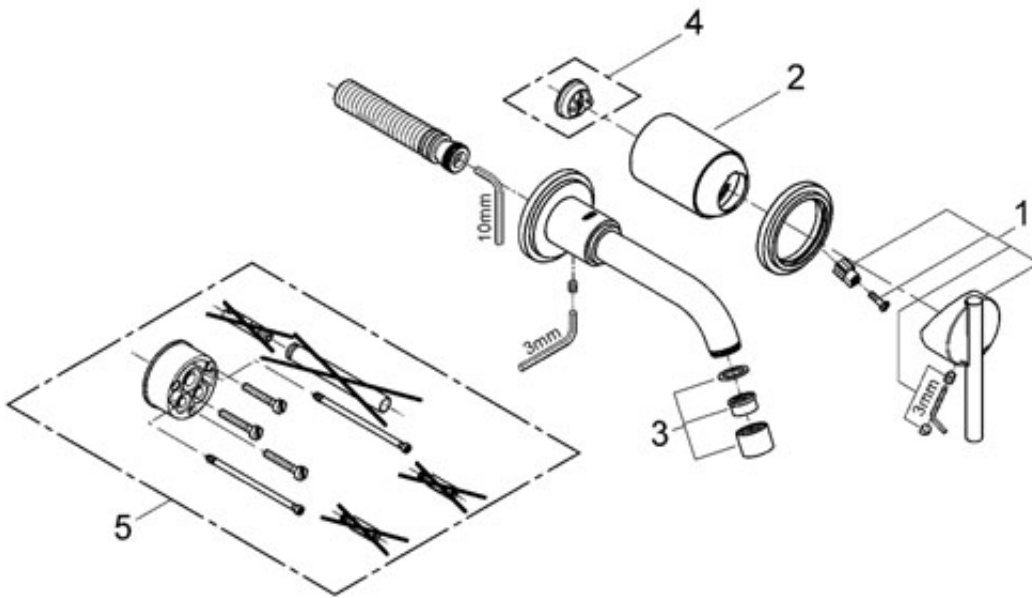

ENJOY WATER®

Atrio

Atrio 2-hole basin mixer

wall mounted
set for final installation for
33 769
projection 180 mm
without concealed body

Colour chrome
Ref. no. 19287 000

Nr.	Description	Ref. no.	Amount
1	Lever	46560 000	1
2	Shield for cross handle	09038 000	1
3	Flow restrictor 6 l/min	06574 000	1
	Special accessories:		
4	Temperature limiter	46375 000	1
5	Extension set 25 mm	46191 000	1

Rainshower

Rainshower Shower system with diverter for wall mounting

consisting of:
head shower Rainshower modern (28 368)
ball joint with turning angle 20°
hand shower Sena (28 034),
adjustable in height with gliding element (12 140)
connection to water supply via 1/2"
-thread metal shower hose to the shower valve or wall union
suitable for instantaneous heaters from 18 kW/h
minimum flow rate 7 l/min.
recommended pressure 1.0 - 5.0 bar
Available: May 2007

Colour chrome
Ref. no. 27058 000

not possible to assign

Single-lever mixer 1/2", concealed body

for 2 hole basin mixer
wall installation
without finishing trim set
GROHE SilkMove 46 mm ceramic cartridge
adjustable flow rate limiter
Min. recommended pressure 1.0 bar
Balanced hot and cold supplies

Colour
Ref. no. 33769 000

Nr.	Description	Ref. no.	Amount
1	Cartridge	46048 000	1

Essence

Essence Single-lever shower mixer 1/2"

wall mounted
 GROHE SilkMove 46 mm ceramic cartridge
 adjustable flow rate limiter
 shower bottom outlet 1/2"
 integrated non-return valve
 S-unions
 covered lever fixing
 Min. recommended pressure 1.0 bar
 Balanced hot and cold supplies