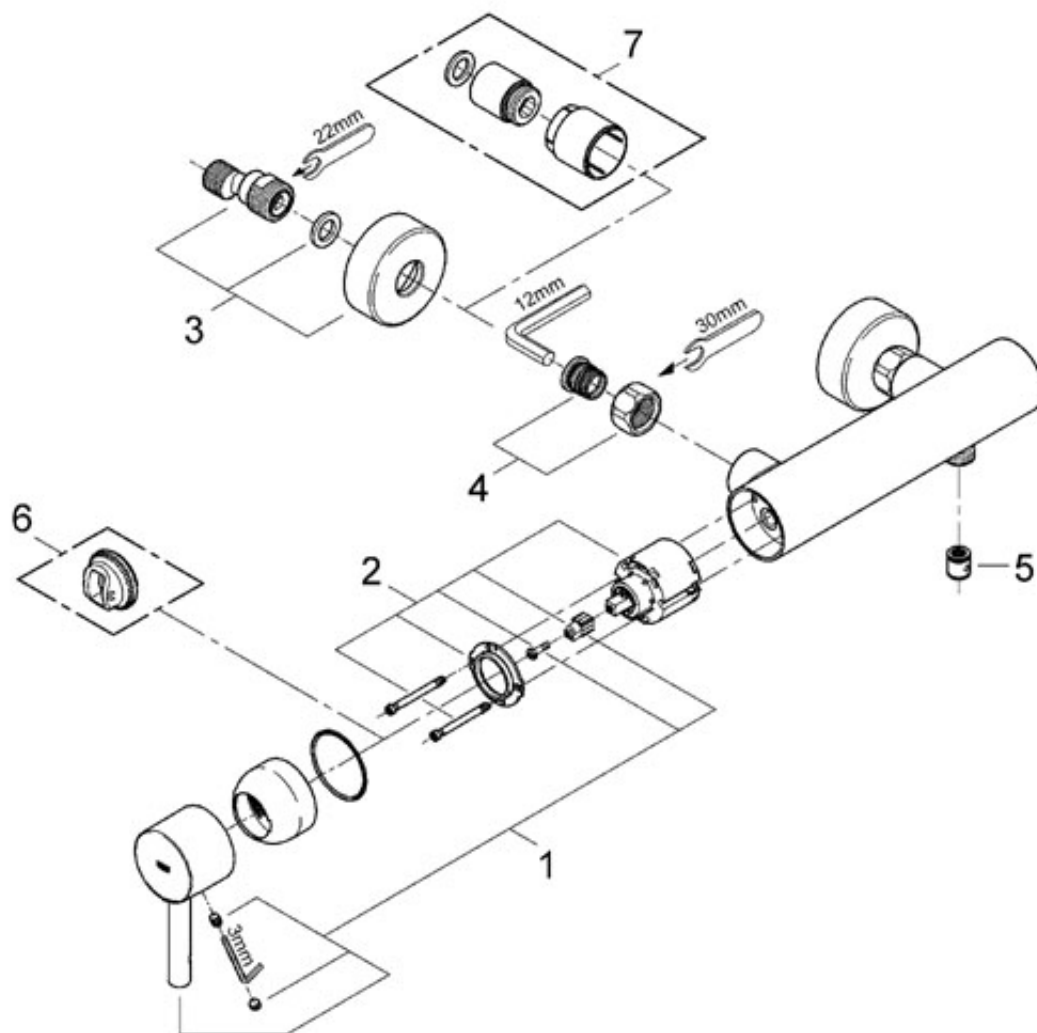

Nr.	Description	Ref. no.	Amount
1	Lever	46535 000	1
2	Cartridge	46374 000	1
3	S-union	12662 000	1
4	Screw joint	45044 000	1
5	Non-return valve	08565 000	1
Special accessories:			
6	Temperature limiter	46308 000	1
7	Extension 30	46238 000	2