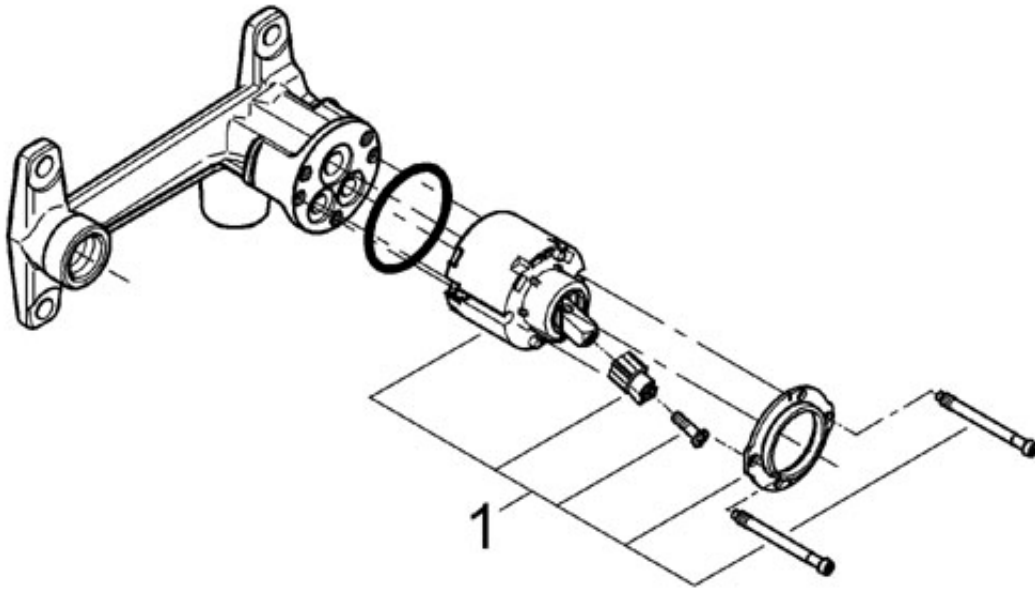

Rainshower

Rainshower Shower system with diverter for wall mounting

consisting of:
head shower Rainshower modern (28 368)
ball joint with turning angle 20°
hand shower Sena (28 034),
adjustable in height with gliding element (12 140)
connection to water supply via 1/2"
-thread metal shower hose to the shower valve or wall union
suitable for instantaneous heaters from 18 kW/h
minimum flow rate 7 l/min.
recommended pressure 1.0 - 5.0 bar
Available: May 2007

Colour chrome
Ref. no. 27058 000

not possible to assign

Single-lever mixer 1/2", concealed body

for 2 hole basin mixer
wall installation
without finishing trim set
GROHE SilkMove 46 mm ceramic cartridge
adjustable flow rate limiter
Min. recommended pressure 1.0 bar
Balanced hot and cold supplies

Colour
Ref. no. 33769 000

Nr.	Description	Ref. no.	Amount
1	Cartridge	46048 000	1

Essence

Essence Single-lever shower mixer 1/2"

wall mounted
 GROHE SilkMove 46 mm ceramic cartridge
 adjustable flow rate limiter
 shower bottom outlet 1/2"
 integrated non-return valve
 S-unions
 covered lever fixing
 Min. recommended pressure 1.0 bar
 Balanced hot and cold supplies