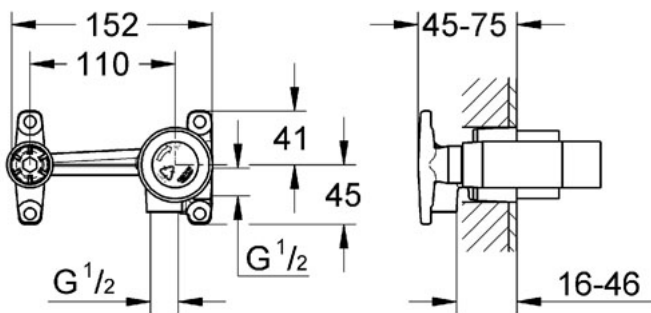

Rainshower

Rainshower Shower system with diverter for wall mounting

consisting of:
head shower Rainshower modern (28 368)
ball joint with turning angle 20°
hand shower Sena (28 034),
adjustable in height with gliding element (12 140)
connection to water supply via 1/2"
-thread metal shower hose to the shower valve or wall union
suitable for instantaneous heaters from 18 kW/h
minimum flow rate 7 l/min.
recommended pressure 1.0 - 5.0 bar
Available: May 2007

Colour chrome
Ref. no. 27058 000

not possible to assign

Single-lever mixer 1/2", concealed body

for 2 hole basin mixer
wall installation
without finishing trim set
GROHE SilkMove 46 mm ceramic cartridge
adjustable flow rate limiter
Min. recommended pressure 1.0 bar
Balanced hot and cold supplies

Colour
Ref. no. 33769 000

Nr.	Description	Ref. no.	Amount
1	Cartridge	46048 000	1

Essence

Essence Single-lever shower mixer 1/2"

wall mounted
 GROHE SilkMove 46 mm ceramic cartridge
 adjustable flow rate limiter
 shower bottom outlet 1/2"
 integrated non-return valve
 S-unions
 covered lever fixing
 Min. recommended pressure 1.0 bar
 Balanced hot and cold supplies