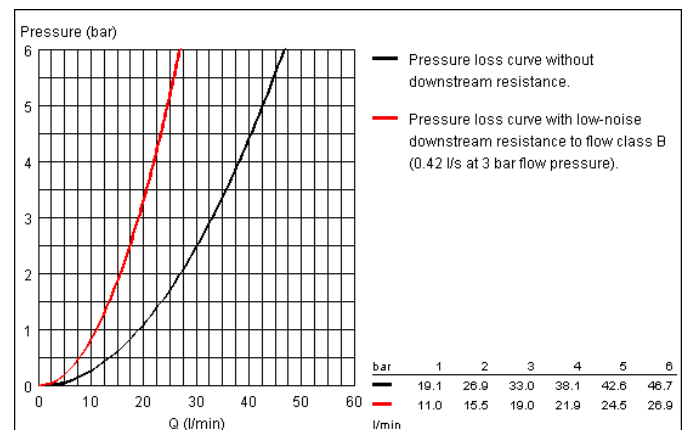

Essence

Essence Single-lever shower mixer 1/2"

wall mounted
GROHE SilkMove 46 mm ceramic cartridge
adjustable flow rate limiter
shower bottom outlet 1/2"
integrated non-return valve
S-unions
covered lever fixing
Min. recommended pressure 1.0 bar
Balanced hot and cold supplies

Colour chrome
Ref. no. 33636 000