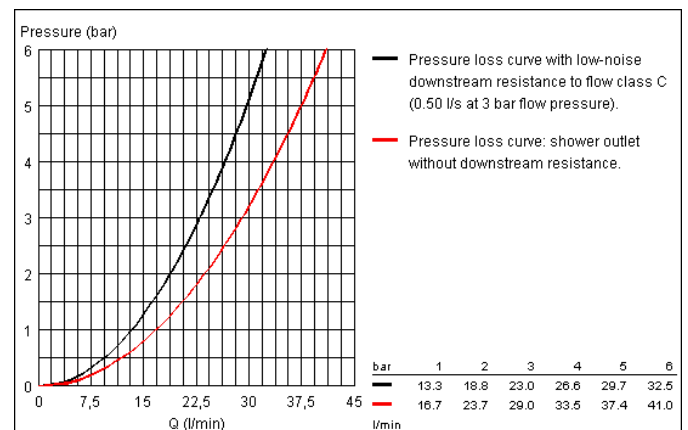

Essence

Essence Single-lever bath/shower mixer 1/2"

wall mounted
GROHE SilkMove 46 mm ceramic cartridge
adjustable flow rate limiter
cast spout
automatic diverter: bath/shower
integrated mousseur
integrated non-return valve
S-unions
covered lever fixing
Min. recommended pressure 1.0 bar
Balanced hot and cold supplies

Colour chrome
Ref. no. 33624 000