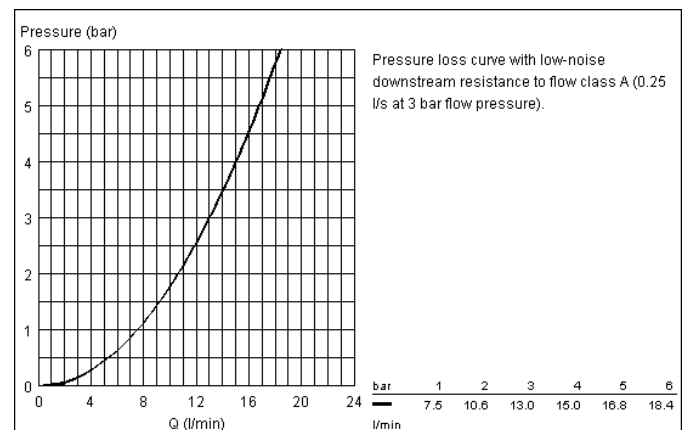

Atrio

Atrio 2-hole basin mixer

wall mounted
set for final installation for
33 769
projection 180 mm
without concealed body

Colour chrome
Ref. no. 19287 000