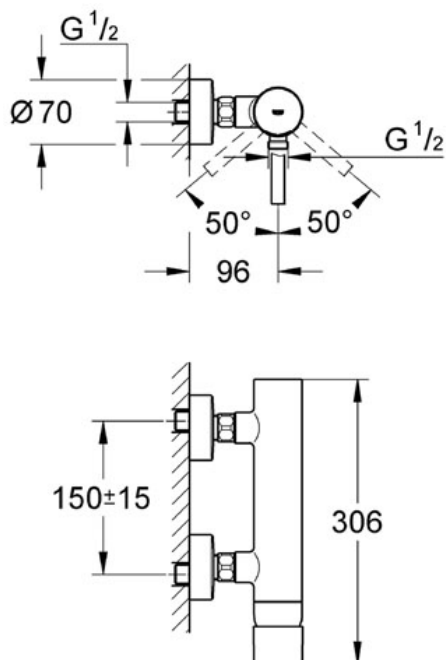

Essence

Essence Single-lever shower mixer 1/2"

wall mounted
GROHE SilkMove 46 mm ceramic cartridge
adjustable flow rate limiter
shower bottom outlet 1/2"
integrated non-return valve
S-unions
covered lever fixing
Min. recommended pressure 1.0 bar
Balanced hot and cold supplies

Colour chrome
Ref. no. 33636 000