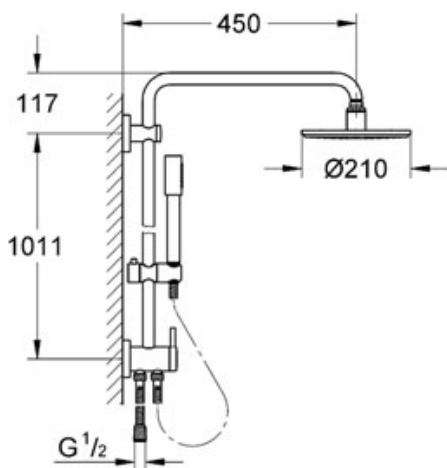

ENJOY WATER®

Atrio

Atrio 2-hole basin mixer

wall mounted
set for final installation for
33 769
projection 180 mm
without concealed body

Colour chrome
Ref. no. 19287 000

Nr.	Description	Ref. no.	Amount
1	Lever	46560 000	1
2	Shield for cross handle	09038 000	1
3	Flow restrictor 6 l/min	06574 000	1
	Special accessories:		
4	Temperature limiter	46375 000	1
5	Extension set 25 mm	46191 000	1

Rainshower

Rainshower Shower system with diverter for wall mounting

consisting of:
head shower Rainshower modern (28 368)
ball joint with turning angle 20°
hand shower Sena (28 034),
adjustable in height with gliding element (12 140)
connection to water supply via 1/2"
-thread metal shower hose to the shower valve or wall union
suitable for instantaneous heaters from 18 kW/h
minimum flow rate 7 l/min.
recommended pressure 1.0 - 5.0 bar
Available: May 2007

Colour chrome
Ref. no. 27058 000

not possible to assign

Single-lever mixer 1/2", concealed body

for 2 hole basin mixer
wall installation
without finishing trim set
GROHE SilkMove 46 mm ceramic cartridge
adjustable flow rate limiter
Min. recommended pressure 1.0 bar
Balanced hot and cold supplies

Colour
Ref. no. 33769 000

Nr.	Description	Ref. no.	Amount
1	Cartridge	46048 000	1

Essence

Essence Single-lever shower mixer 1/2"

wall mounted
 GROHE SilkMove 46 mm ceramic cartridge
 adjustable flow rate limiter
 shower bottom outlet 1/2"
 integrated non-return valve
 S-unions
 covered lever fixing
 Min. recommended pressure 1.0 bar
 Balanced hot and cold supplies