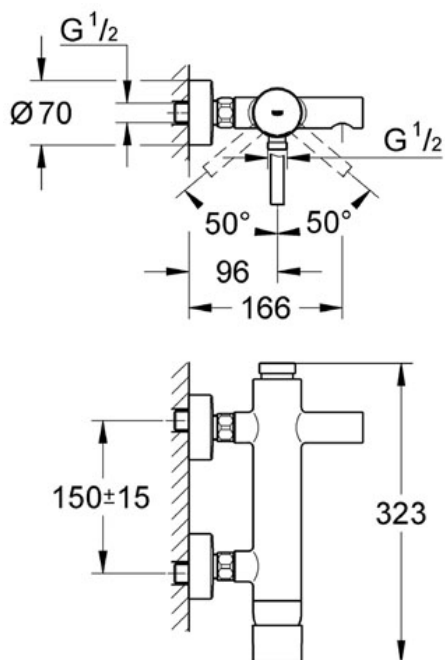

Essence

Essence Single-lever bath/shower mixer 1/2"

wall mounted
GROHE SilkMove 46 mm ceramic cartridge
adjustable flow rate limiter
cast spout
automatic diverter: bath/shower
integrated mousseur
integrated non-return valve
S-unions
covered lever fixing
Min. recommended pressure 1.0 bar
Balanced hot and cold supplies

Colour chrome
Ref. no. 33624 000