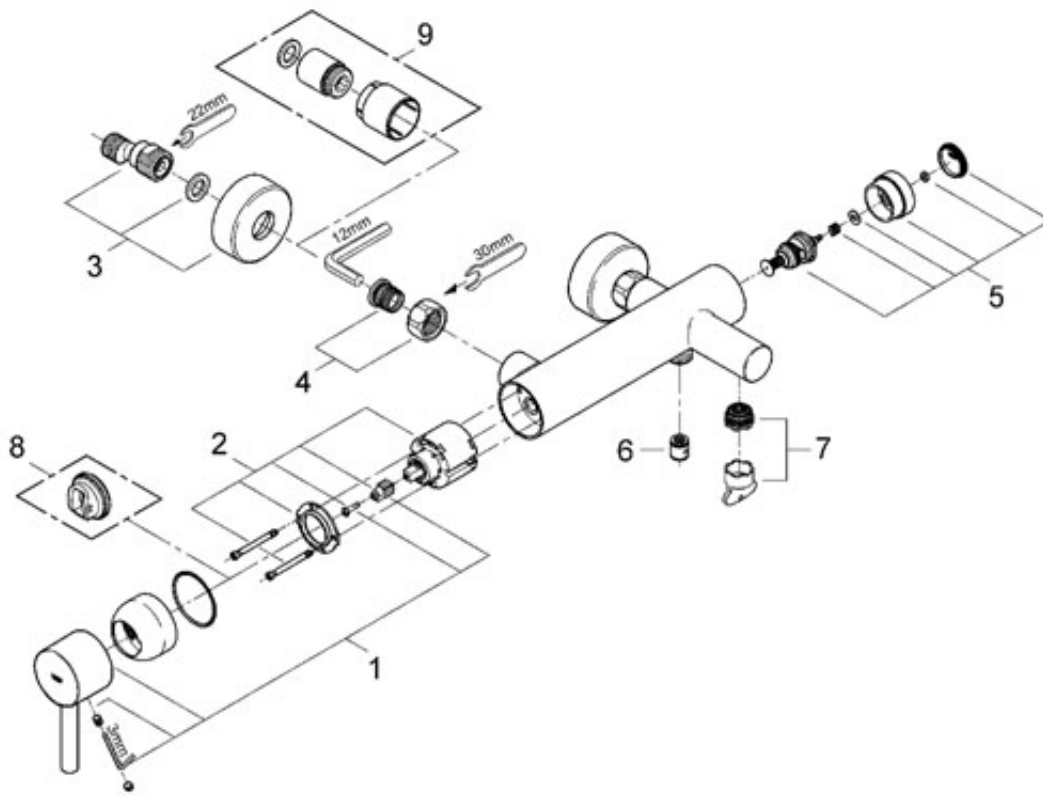

Nr.	Description	Ref. no.	Amount
1	Lever	46535 000	1
2	Cartridge	46374 000	1
3	S-union	12662 000	1
4	Screw joint	45044 000	1
5	Diverter	46523 000	1
6	Non-return valve	08565 000	1
7	Flow restrictor 6 l/min	13926 000	1
Special accessories:			
8	Temperature limiter	46308 000	1
9	Extension 30	46238 000	2